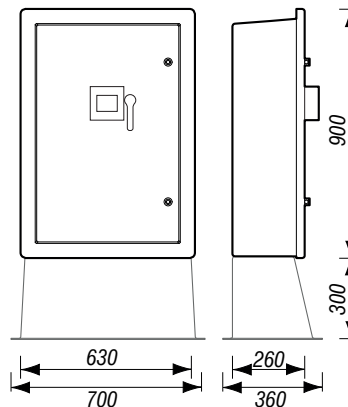

Closing and fixing devices

- Door fitted on hinged stainless steel hinges.
- Locking by 2 ¼ turn, burglar-proof and stainless locks.
- Wall fixing or on polyester base.

Standards

Complying with NF C 15-100 standard, section 709, 2002 edition :
Low Voltage electrical installations for Marinas.

Red Sourcelec 880 pedestal

Depagne

Fitted with emergency box and 1 extinguisher's location	without base	488 001 00
	on red polyester base	488 000 00

Red Sourcelec 882 pedestal

Depagne

Fitted with emergency box and 2 extinguisher's location	without base	488 201 00
	on red polyester base	488 200 00