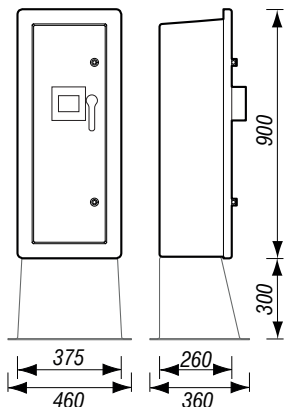

Safety PEDESTALS

Sourcelec 880 and 882 pedestals for extinguisher

Installed near risk fire areas, this equipment provides the protection of the extinguisher against external aggressions.

- Fitted with an emergency box, including the key for box opening.
- 1 or 2 extinguisher's location (the extinguishers are not supplied).

Features

- Equipment made of fiberglass-reinforced polyester with integrated isophthalic gel coat surfacing, self-extinguishing at 850°C.
- Protection degree : IP 44 – IK 10.
- High resistance to UV, infrared, external aggressions and humidity.
- Standard colour : red.

Closing and fixing devices

- Door fitted on hinged stainless steel hinges.
- Locking by 2 ¼ turn, burglar-proof and stainless locks.
- Wall fixing or on polyester base.

Standards

Complying with NF C 15-100 standard, section 709, 2002 edition :
Low Voltage electrical installations for Marinas.

Red Sourcelec 880 pedestal

Depagne

Fitted with emergency box and 1 extinguisher's location	without base	488 001 00
	on red polyester base	488 000 00

Red Sourcelec 882 pedestal

Depagne

Fitted with emergency box and 2 extinguisher's location	without base	488 201 00
	on red polyester base	488 200 00

Dimensions in mm.

19722-16-A3-GB

11, chemin de la Dhuy - ZAC de Maupertuis - 38240 Meylan - France

Tél. + 33 (0)4 76 42 14 04 - Fax + 33 (0)4 76 42 09 64

www.depagne.fr

DEPAGNE