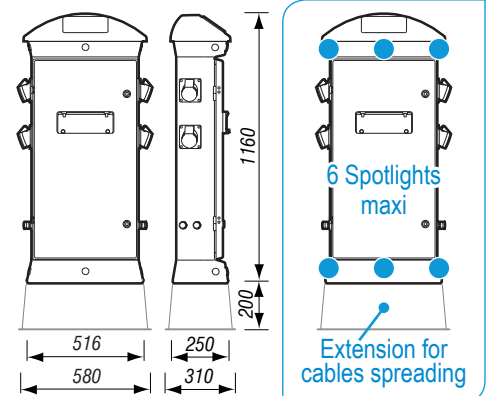

**NEW
SOURCELEC
CONNECT**

Marinas power supply PEDESTALS

Sourcelec RIVAGE 299 Connect

Sourcelec pedestal designed for Marinas.

It enables simultaneous supply of electricity, water and Internet network.

Ergonomics

- Easy accessibility and maintenance
- 4 sockets and 4 water outlets on side location of the pedestal

Energy saving

- Consumption :
- 4W / Lamped
- 0.3W / Spot
- Supply :
- Integrated 230Vac Lamped
- 12V for Spot

A pedestal complying with all types of management solutions existing on the market.
A design perfectly integrated in the RIVAGE pedestals range.

Features

- Equipment made of fiberglass-reinforced polyester with integrated isophthalic gel coat surfacing, self-extinguishing at 850°C.
- Protection degree : IP 44 – IK 10.
- High resistance to UV, infrared, external aggressions and humidity.
- Standard colour : white (other colours on request).

Closing and fixing devices

- Door fitted on hinged stainless steel hinges.
- Locking by 2 ¼ turn, burglar-proof and stainless locks.
- 4 fixing points, spacing : 140X430 mm.

Options (on estimate)

- Customizing with your logo, graphic design, texture, colour...
- 32 A socket or others
- Blue colour LED.
- Padlockable socket and door.
- Network socket, modular meter.