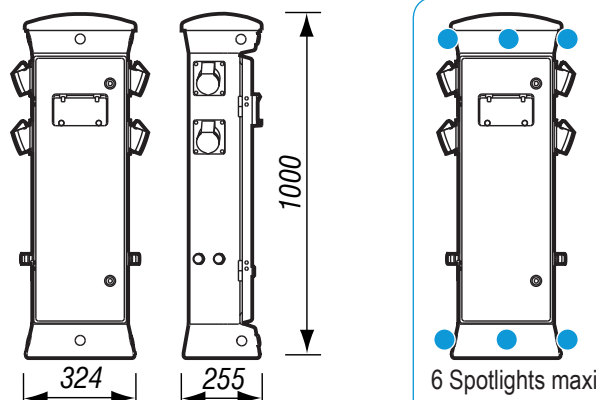

White Sourcelec RIVAGE 159 pedestal

Depagne

Which can be fitted electricity/water

415 208 00

Standard equipment

Depagne

Kit for 1 socket 2P+E 16A IP44 with Ph+N 16A with RCD circuit breaker 30mA, ready assembled

941 110 00

Plumbing kit*, 1 tap ¼ turn

943 101 00

ready assembled 1 quick coupling

943 201 00

* For all our references, refer to the documentations : 21749-16 and 21750-16.

Lighting and Markings

Depagne

Kit with 1 Lamped 230V, with protection, ready assembled

920 006 00

Marking kit with 12V supply 3 Spotlights

920 311 00

and protection, ready assembled 6 Spotlights

920 611 00

Dimensions in mm.