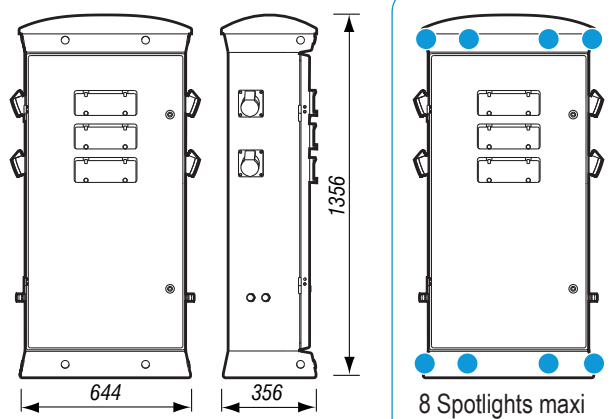

Lighting & Markings

Energy saving :

- Consumption :
 - 4W / Lamped
 - 0.3W / Spotlight
- Supply :
 - Integrated 230Vac for Lamped
 - 12V for Spotlight

Features

- Equipment made of fiberglass-reinforced polyester with integrated isophthalic gel coat surfacing, self-extinguishing at 850°C.
- Protection degree : IP 44 – IK 10.
- High resistance to UV, infrared, external aggressions and humidity.
- Standard colour : white (other colours on request).

Closing and fixing devices

- Door fitted on hinged stainless steel hinges.
- Locking by 2 ¼ turn, burglar-proof and stainless locks.
- 4 fixing points, spacing : 140X450 mm.

Options (on estimate)

- Customizing with your logo, graphic design, texture, colour...
- 32 A socket or others
- DEPAGNE electronic control (for water and electricity)
- Blue colour LED.
- Padlockable socket and door.
- Network socket, modular meter.

Standards

Complying with NF C 15-100 standard, section 709, 2002 edition :
Low Voltage electrical installations for Marinas.

Dimensions in mm.

White Sourcelec RIVAGE 788 pedestal

Depagne

Which can be fitted electricity/water