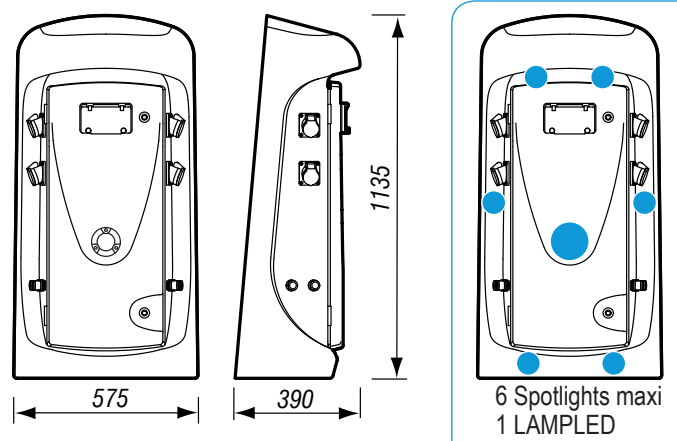

Power supply PEDESTALS

Sourcelec ESCALE 196

Sourcelec pedestal designed for Marinas.
It enables simultaneous supply of electricity, water and Internet network.

Ergonomics

- Easy accessibility and maintenance
- 4 sockets and 4 water outlets maximum
- Side location (as a standard) or in the back of the pedestal

Lighting & Markings

Energy saving :

- Consumption :
 - 4W / Lamped
 - 0.3W / Spotlight
- Supply :
 - Integrated 230Vac for Lamped
 - 12V for Spotlight

Features

- Equipment made of fiberglass-reinforced polyester with integrated isophthalic gel coat surfacing, self-extinguishing at 850°C.
- Protection degree : IP 44 – IK 10.
- High resistance to UV, infrared, external aggressions and humidity.
- Standard colour : white (other colours on request).

Closing and fixing devices

- Door fitted on hinged stainless steel hinges.
- Locking by 2 ¼ turn, burglar-proof and stainless locks.
- 4 fixing points, spacing : 160X360 mm.

Options (on estimate)

- Wood imitation lateral veneers.
- Customizing with your logo, graphic design, texture, colour...
- 32 A socket or others
- DEPAGNE electronic control (for water and electricity)
- Blue colour LED.
- Padlockable socket.
- Network socket, modular meter.

Standards

Complying with NF C 15-100 standard, section 709, 2002 edition :
Low Voltage electrical installations for Marinas.

Dimensions in mm

White Sourcelec ESCALE 196 pedestal

Depagne

Which can be fitted electricity/water	419 608 00
Side wood imitation veneers kit, ready assembled	944 007 02