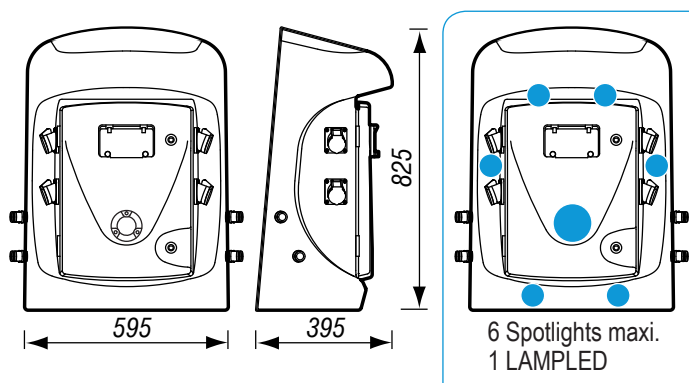

White Sourcelec ESCALE 266 pedestal

Depagne

Which can be fitted electricity/water

426 608 00

Standard equipment

Depagne

Kit for 1 socket 2P+E 16A IP44 with Ph+N 16A with RCD circuit breaker 30mA, ready assembled

941 110 00

Plumbing kit*, 1 tap ¼ turn

943 101 00

ready assembled 1 quick coupling

943 201 00

* For all our references, refer to the documentations : 21749-16 and 21750-16.

Lighting and Markings

Depagne

Kit with 1 Lamped 230V, with protection, ready assembled

920 006 00

Marking kit with 12V supply 2 Spotlights

920 211 00

and protection, ready assembled 4 Spotlights

920 411 00

6 Spotlights 920 611 00